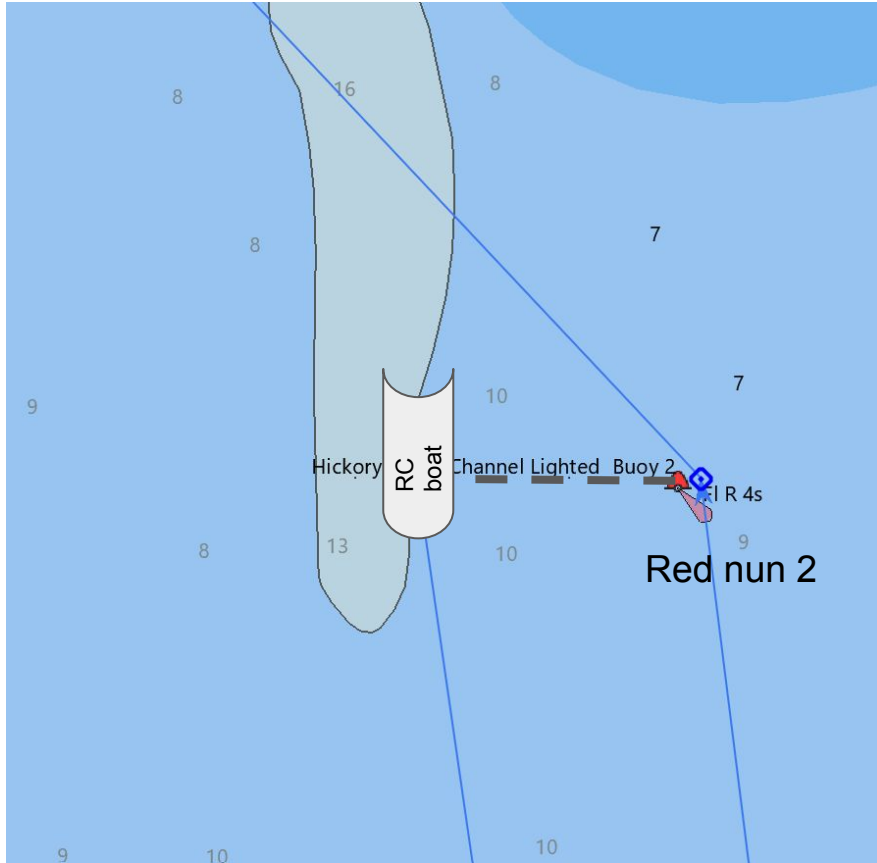

## The Start

## The Finish

The finish line is an imaginary line straight out of the FYC east basin through the green entrance buoy.

## The Course:

- From the Start at R"2" FI R 4s, proceed to Detroit Light, round to starboard
- Proceed to R"2" FI R 4s, round to Port, fire up your auxiliary and put your sailing gear away so you can head to the FYC bar as soon as you hit the dock!
- Proceed to the finish line

## Approximate Mark Locations

- R"2" FI R 4s 42° 04.3555' N 083° 09.2071' W
- Detroit Light 42° 00.0278' N 083° 08.4938' W
- FYC east basin green 42° 05.2031' N 083° 10.2874' W