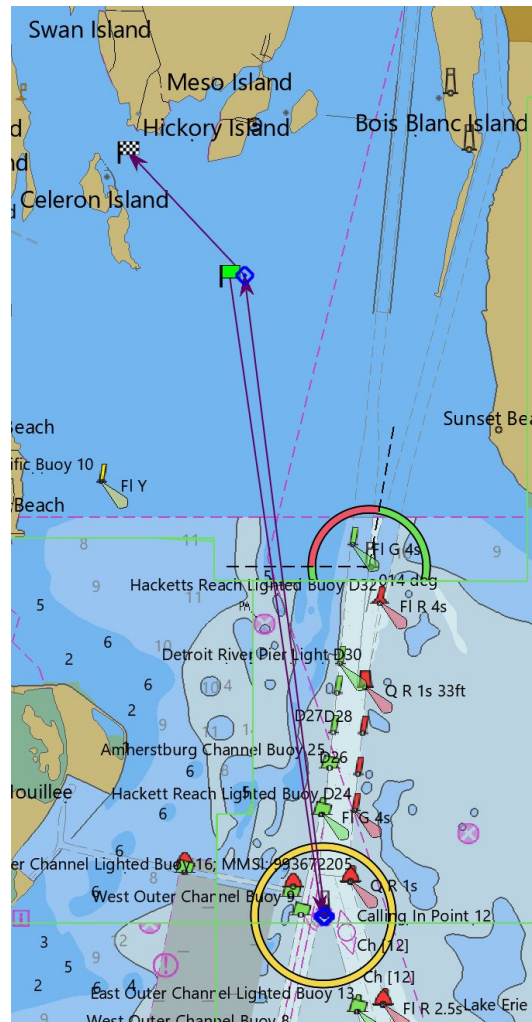

## The Start

## The Finish

The finish line is an imaginary line straight out of the FYC east basin through the green entrance buoy.

## The Course:

- From the Start at R"2" FI R 4s, proceed to Detroit Light, round to starboard
- Proceed to R"2" FI R 4s, round to Port, fire up your auxiliary and put your sailing gear away so you can head to the FYC bar as soon as you hit the dock!
- Proceed to the finish line

## Approximate Mark Locations

- R"2" FI R 4s 42° 04.3555' N 083° 09.2071' W
- Detroit Light 42° 00.0278' N 083° 08.4938' W
- FYC east basin green 42° 05.2031' N 083° 10.2874' W